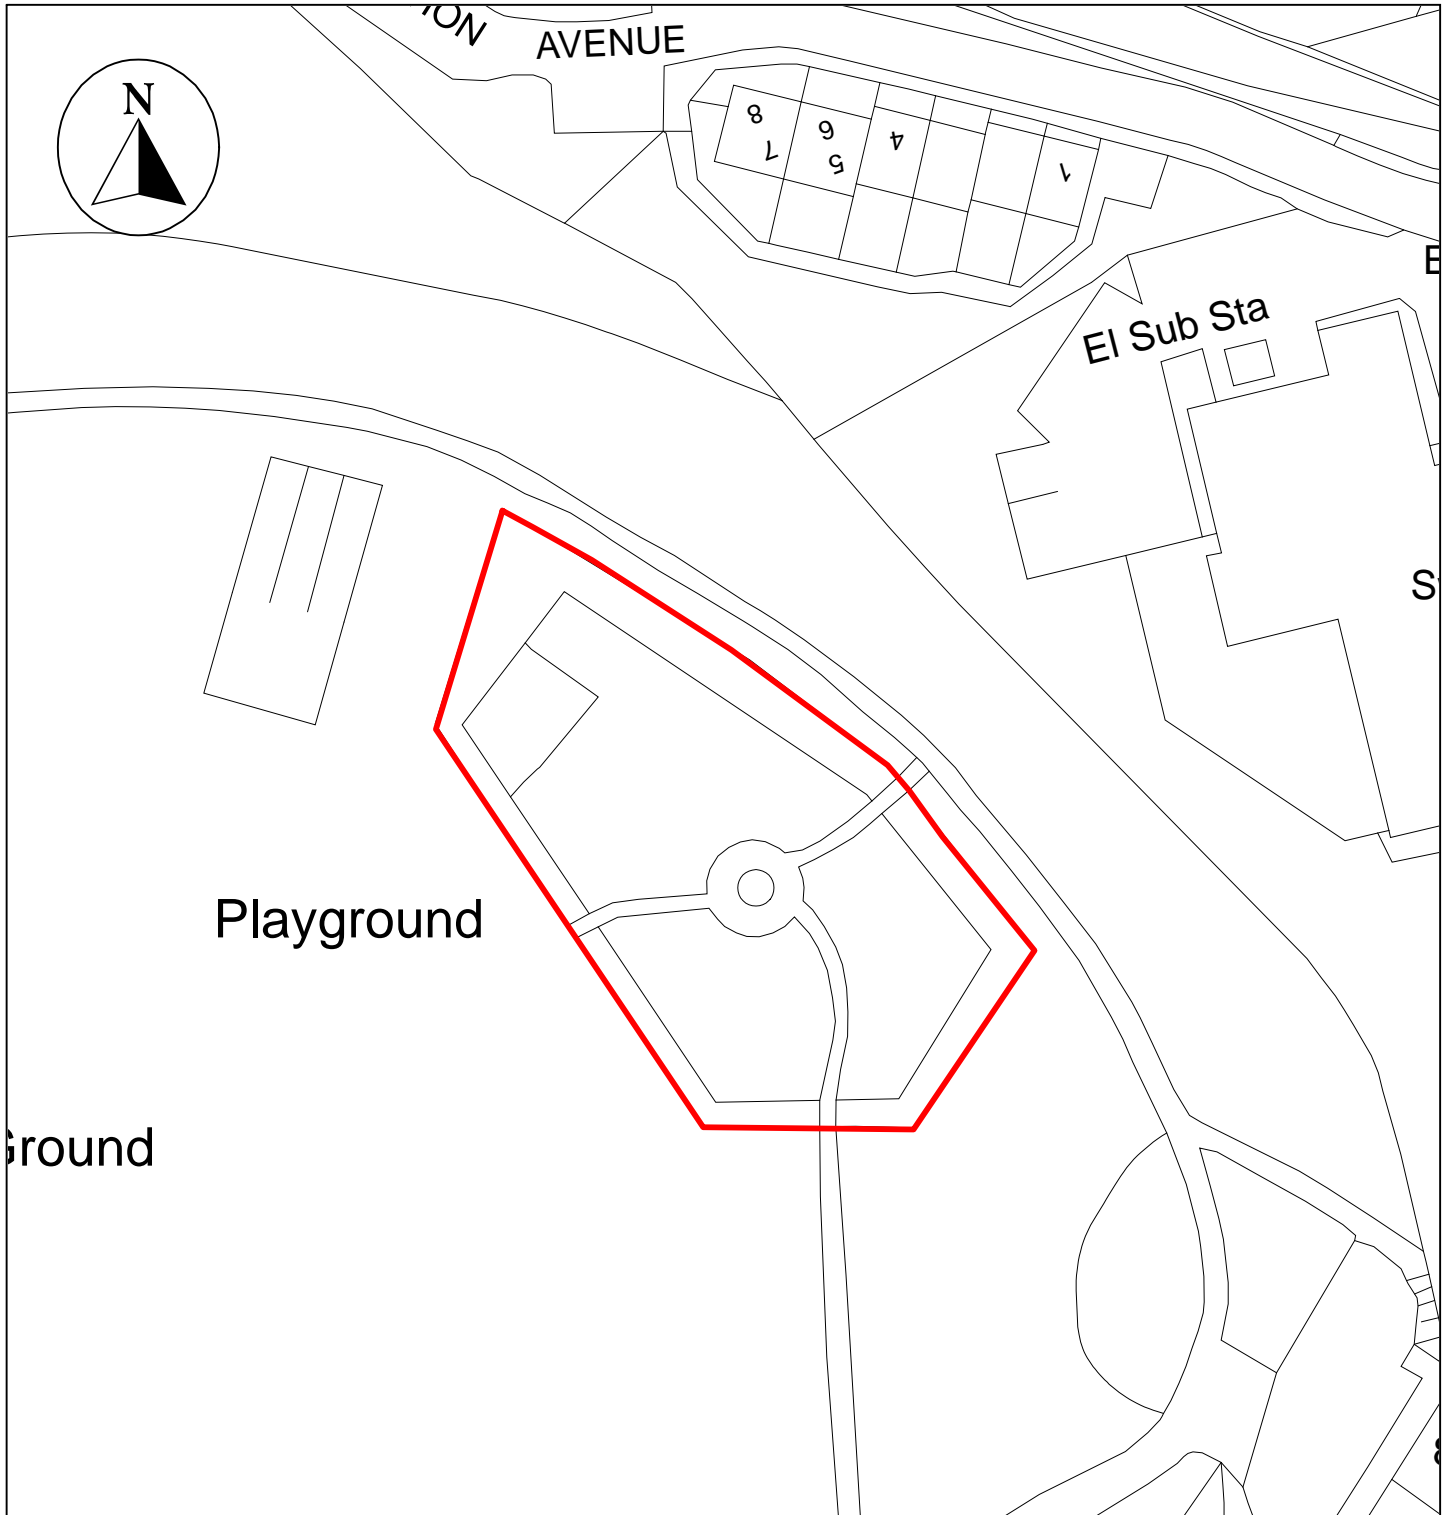

Public Space Protection Order Cumberland Council 2024

ANTI-SOCIAL BEHAVIOUR CRIME AND
POLICING ACT 2014

**Fitz Park Playground, 5 Station Avenue,
Keswick, CA12 4NP**

Neighbourhoods
Education and Enforcement
Allerdale House
Workington
CA14 3YJ

Scale: 1 : 750
Date: April 2024

©crown copyright database rights 2024
ordnance survey AC0000861732